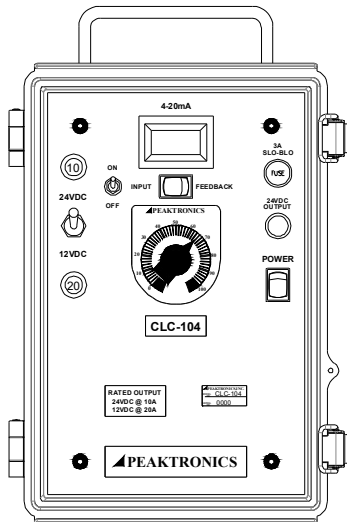

4-20mA Current Loop Calibrators with Actuator Power Sources

CLC-101

24VDC @ 6A
12VDC @ 12A

CLC-102

24VAC @ 7A
12VAC @ 15A

CLC-103

234VAC @ 2A
117VAC @ 8A

4-20mA Current Loop Calibrators with Input/Feedback Display and Actuator Power Sources

CLC-104

24VDC @ 10A
12VDC @ 20A

CLC-105

24VAC @ 12A
12VAC @ 25A

CLC-106

234VAC @ 3A
117VAC @ 8A