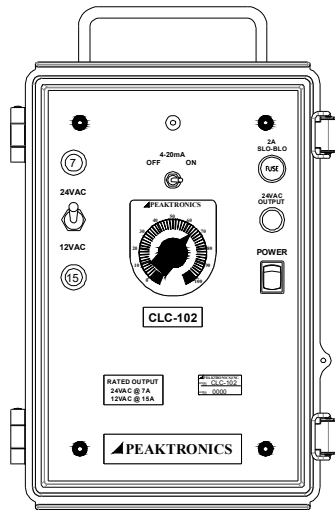

4-20mA Current Loop Calibrators with Actuator Power Sources

CLC-101

24VDC @ 6A
12VDC @ 12A

CLC-102

24VAC @ 7A
12VAC @ 15A

CLC-103

234VAC @ 2A
117VAC @ 8A

4-20mA Current Loop Calibrators with Input/Feedback Display and Actuator Power Sources

CLC-104

24VDC @ 10A
12VDC @ 20A

CLC-105

24VAC @ 12A
12VAC @ 25A

CLC-106

234VAC @ 3A
117VAC @ 8A