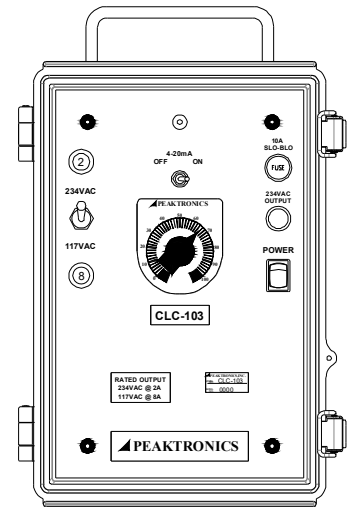

4-20mA Current Loop Calibrators with Actuator Power Sources

CLC-101

24VDC @ 6A
12VDC @ 12A

CLC-102

24VAC @ 7A
12VAC @ 15A

CLC-103

234VAC @ 2A
117VAC @ 8A

4-20mA Current Loop Calibrators with Input/Feedback Display and Actuator Power Sources

CLC-104

24VDC @ 10A
12VDC @ 20A

CLC-105

24VAC @ 12A
12VAC @ 25A

CLC-106

234VAC @ 3A
117VAC @ 8A