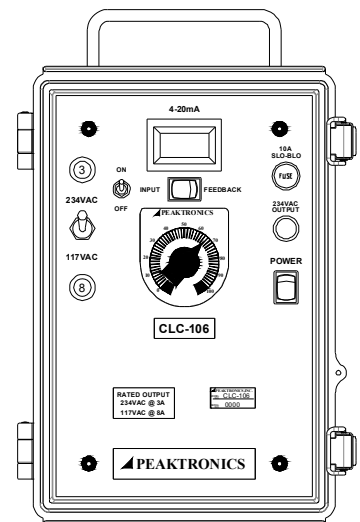

4-20mA Current Loop Calibrators with Actuator Power Sources

CLC-101

24VDC @ 6A
12VDC @ 12A

CLC-102

24VAC @ 7A
12VAC @ 15A

CLC-103

234VAC @ 2A
117VAC @ 8A

4-20mA Current Loop Calibrators with Input/Feedback Display and Actuator Power Sources

CLC-104

24VDC @ 10A
12VDC @ 20A

CLC-105

24VAC @ 12A
12VAC @ 25A

CLC-106

234VAC @ 3A
117VAC @ 8A