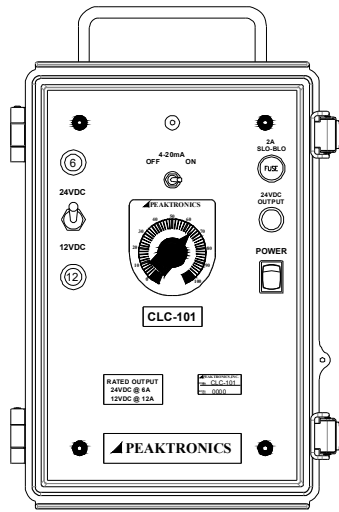

4-20mA Current Loop Calibrators with Actuator Power Sources

CLC-101

24VDC @ 6A
12VDC @ 12A

CLC-102

24VAC @ 7A
12VAC @ 15A

CLC-103

234VAC @ 2A
117VAC @ 8A

4-20mA Current Loop Calibrators with Input/Feedback Display and Actuator Power Sources

CLC-104

24VDC @ 10A
12VDC @ 20A

CLC-105

24VAC @ 12A
12VAC @ 25A

CLC-106

234VAC @ 3A
117VAC @ 8A