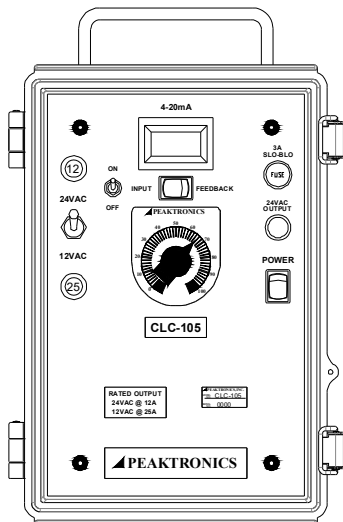

4-20mA Current Loop Calibrators with Actuator Power Sources

CLC-101

24VDC @ 6A
12VDC @ 12A

CLC-102

24VAC @ 7A
12VAC @ 15A

CLC-103

234VAC @ 2A
117VAC @ 8A

4-20mA Current Loop Calibrators with Input/Feedback Display and Actuator Power Sources

CLC-104

24VDC @ 10A
12VDC @ 20A

CLC-105

24VAC @ 12A
12VAC @ 25A

CLC-106

234VAC @ 3A
117VAC @ 8A